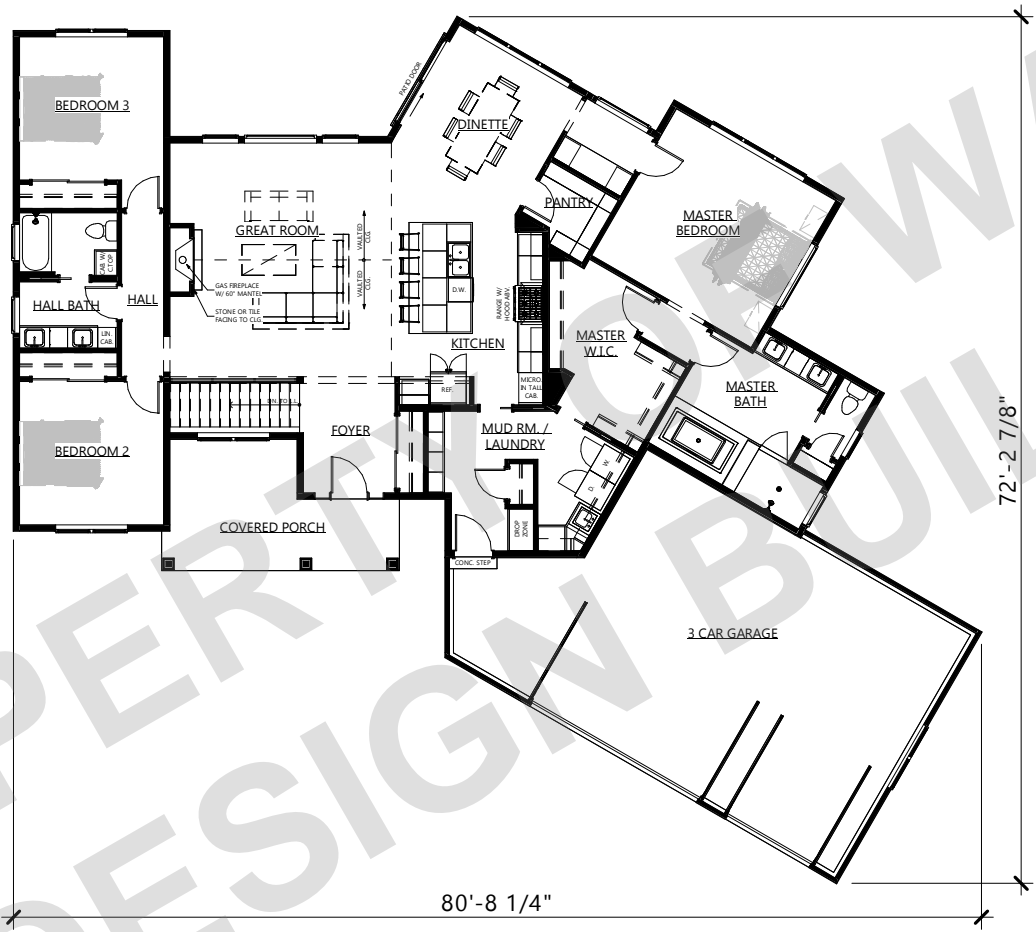

TRANSITIONAL - 101

PROPERTY OF WARE DESIGN BUILD - DO NOT DUPLICATE - © COPYRIGHT 2024 ALL RIGHTS RESERVED

HOME INFO	1ST FLOOR	2308 SQ.FT.
	LOWER LEVEL	UNFINISHED
	TOTAL FINISHED	2308 SQ.FT.
	GARAGE	3 CAR
	# OF BEDROOMS	3 BDRM.
# OF BATHS	2 BATH	

262.303.4935 | waredesignbuild.com | 17500 W. Liberty Lane New Berlin, WI 53146

FIRST FLOOR

PROPERLY DESIGN BUILD WARE