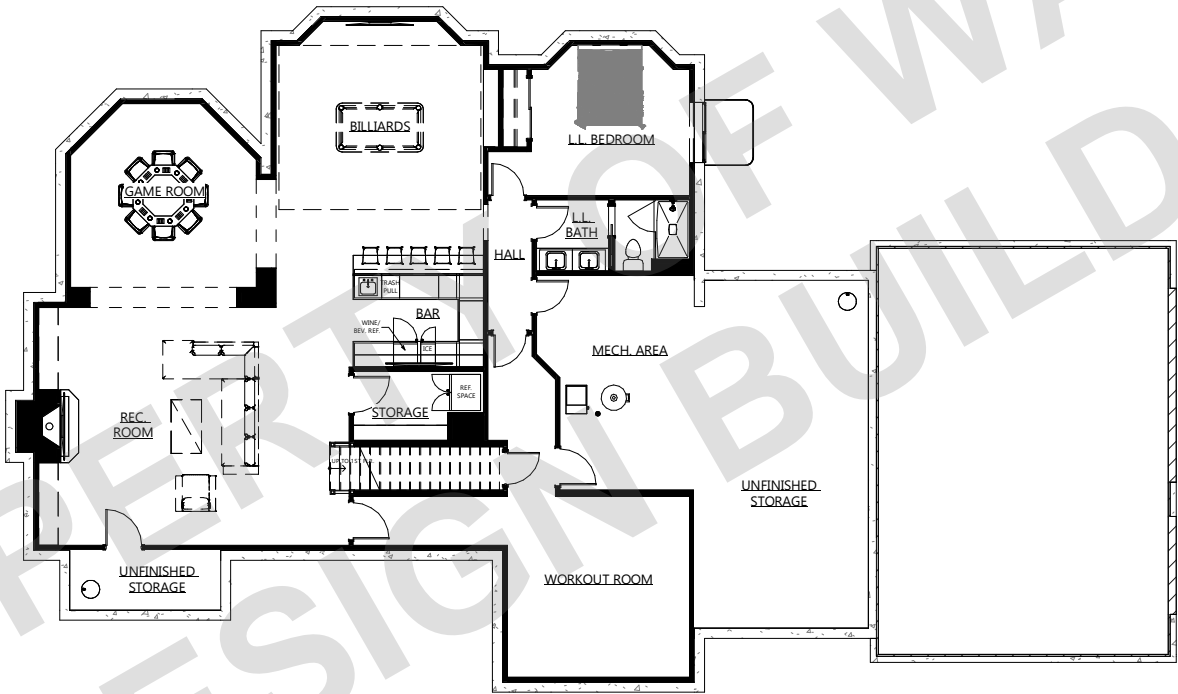

TRADITIONAL - 200

HOME INFO	2ND FLOOR	1144 SQ.FT.
	1ST FLOOR	3066 SQ.FT.
	LOWER LEVEL	2127 SQ.FT.
	TOTAL FINISHED	6337 SQ.FT.
	GARAGE	3 CAR
	# OF BEDROOMS	5/6 BDRM.
	# OF BATHS	4.5 BATH

LOWER LEVEL