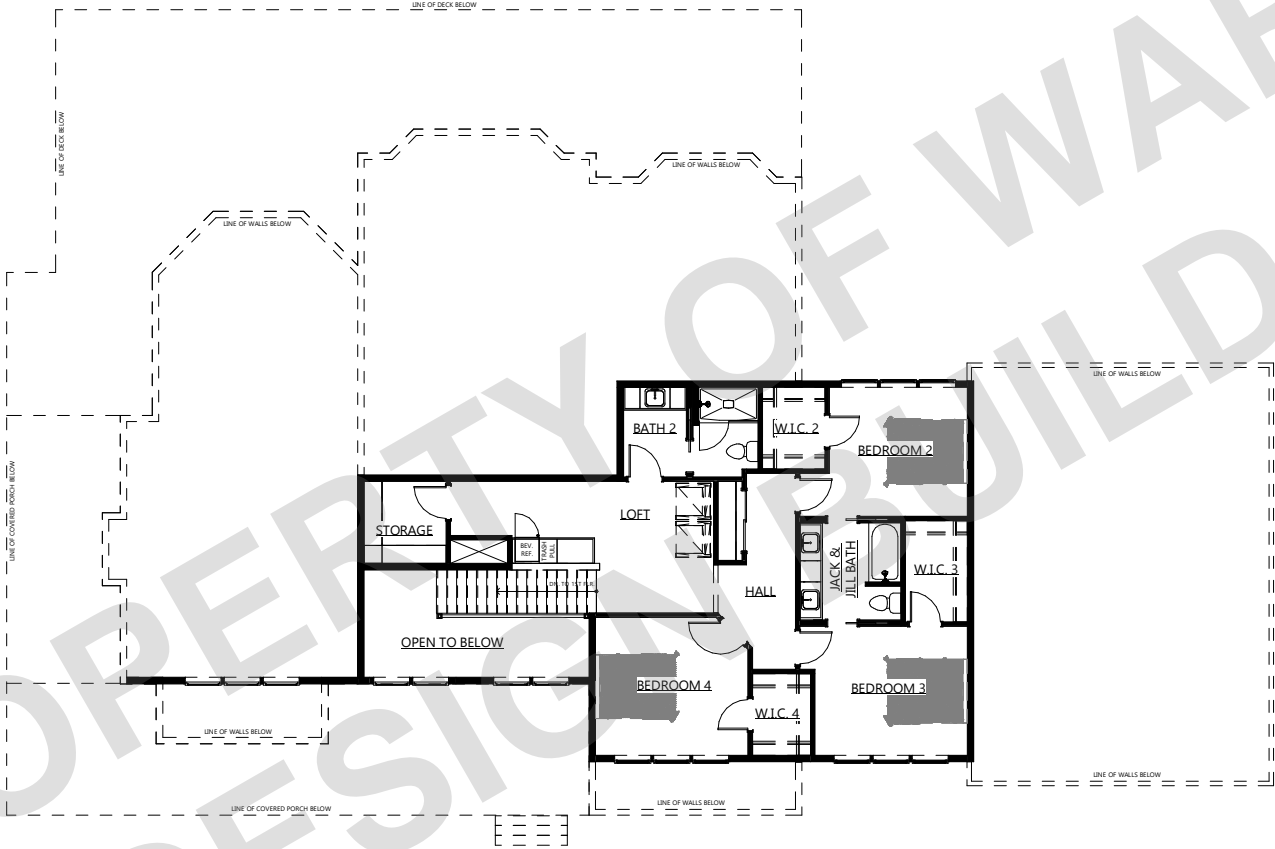

TRADITIONAL - 200

HOME INFO	2ND FLOOR	1144 SQ.FT.
	1ST FLOOR	3066 SQ.FT.
	LOWER LEVEL	2127 SQ.FT.
	TOTAL FINISHED	6337 SQ.FT.
	GARAGE	3 CAR
	# OF BEDROOMS	5/6 BDRM.
	# OF BATHS	4.5 BATH

SECOND FLOOR