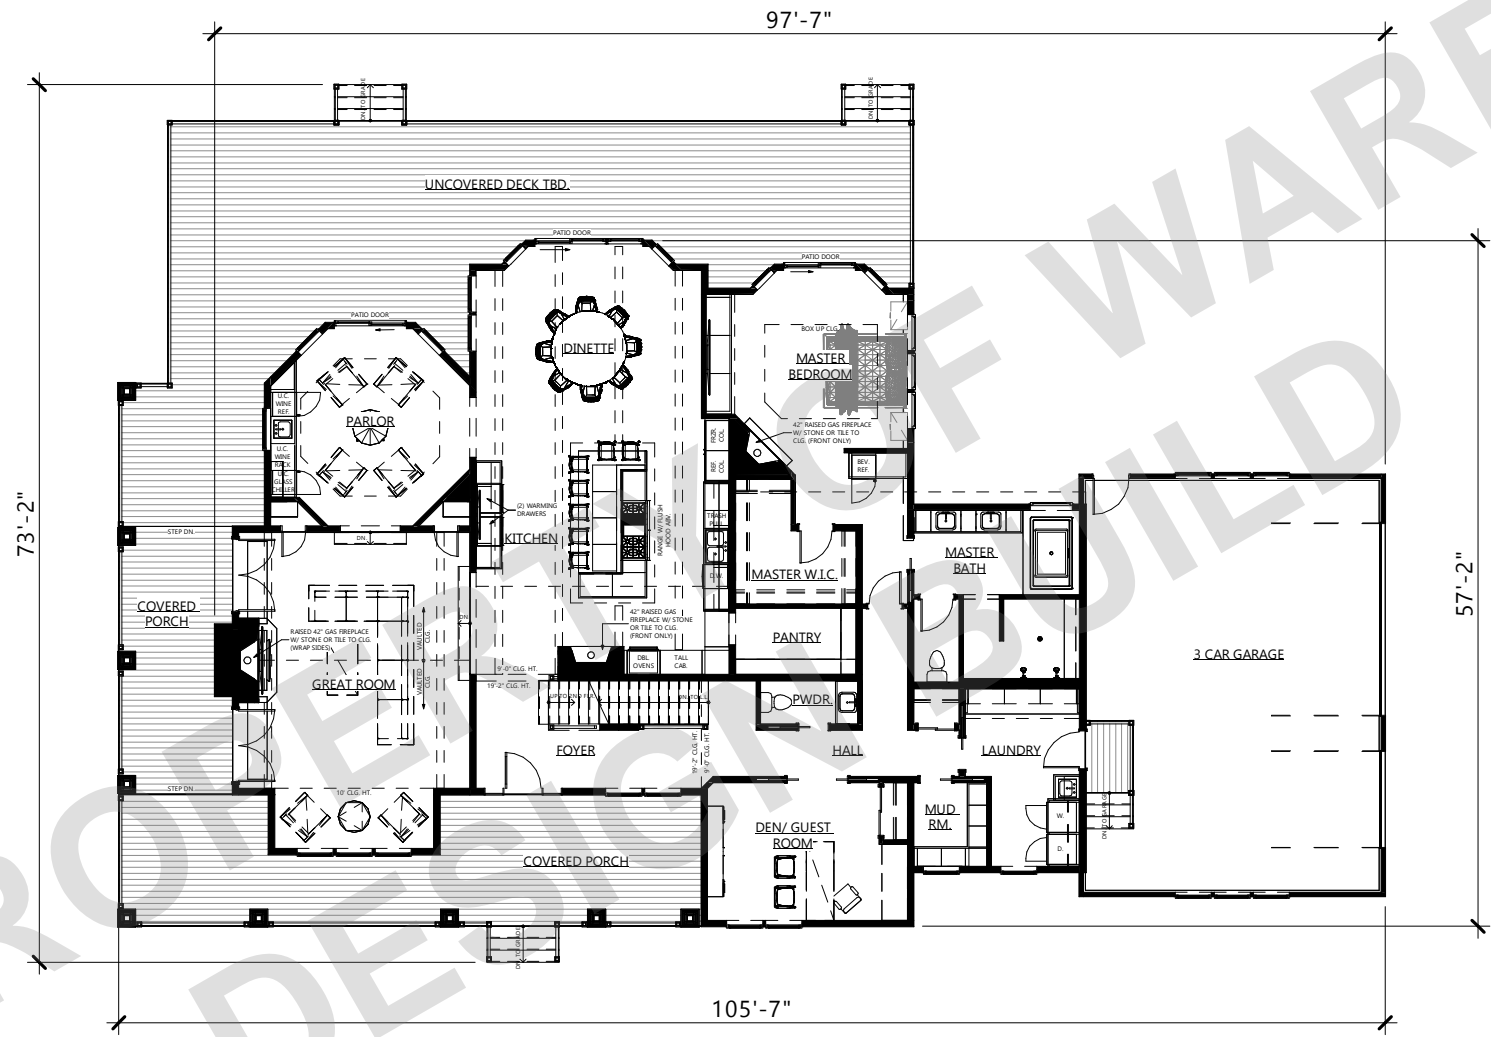

TRADITIONAL - 200

HOME INFO	2ND FLOOR	1144 SQ.FT.
	1ST FLOOR	3066 SQ.FT.
	LOWER LEVEL	2127 SQ.FT.
	TOTAL FINISHED	6337 SQ.FT.
	GARAGE	3 CAR
	# OF BEDROOMS	5/6 BDRM.
# OF BATHS	4.5 BATH	

PROPERTY OF WARE DESIGN BUILD - DO NOT DUPLICATE - © COPYRIGHT 2024 ALL RIGHTS RESERVED

282.303.4935 | waredesignbuild.com | 17500 W. Liberty Lane New Berlin, WI 53146

FIRST FLOOR

TRADITIONAL - 200

PROPERTY OF WARE DESIGN BUILD - DO NOT DUPLICATE - © COPYRIGHT 2024 ALL RIGHTS RESERVED

HOME INFO	2ND FLOOR	1144 SQ.FT.
	1ST FLOOR	3066 SQ.FT.
	LOWER LEVEL	2127 SQ.FT.
	TOTAL FINISHED	6337 SQ.FT.
	GARAGE	3 CAR
	# OF BEDROOMS	5/6 BDRM.
	# OF BATHS	4.5 BATH

262.303.4935 | waredesignbuild.com | 17500 W. Liberty Lane New Berlin, WI 53146

SECOND FLOOR

TRADITIONAL - 200

PROPERTY OF WARE DESIGN BUILD - DO NOT DUPLICATE - © COPYRIGHT 2024 ALL RIGHTS RESERVED

HOME INFO	2ND FLOOR	1144 SQ.FT.
	1ST FLOOR	3066 SQ.FT.
	LOWER LEVEL	2127 SQ.FT.
	TOTAL FINISHED	6337 SQ.FT.
	GARAGE	3 CAR
	# OF BEDROOMS	5/6 BDRM.
	# OF BATHS	4.5 BATH