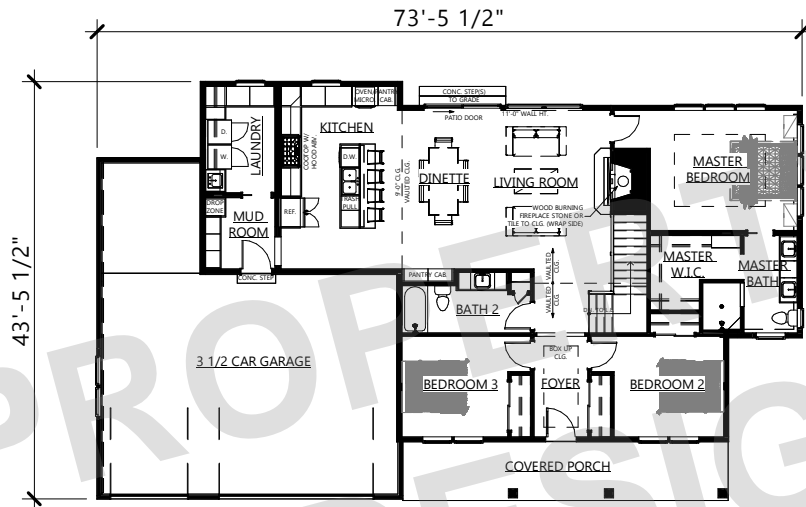

FIRST FLOOR