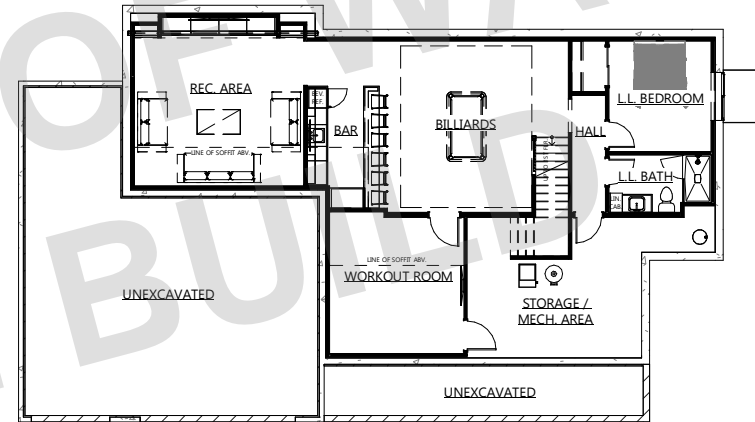

LOWER LEVEL