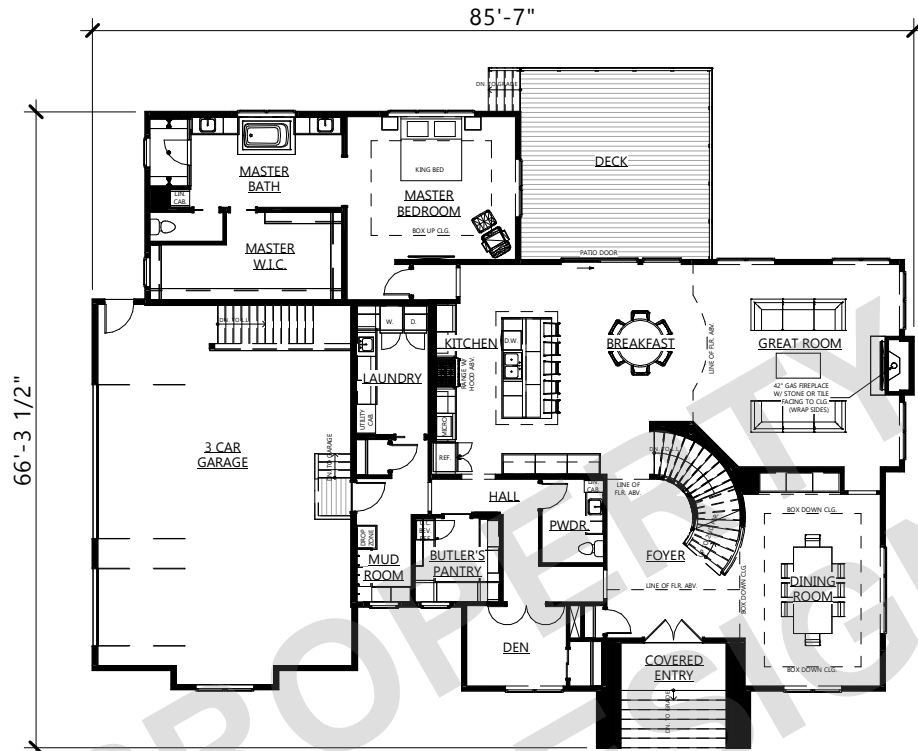

FIRST FLOOR