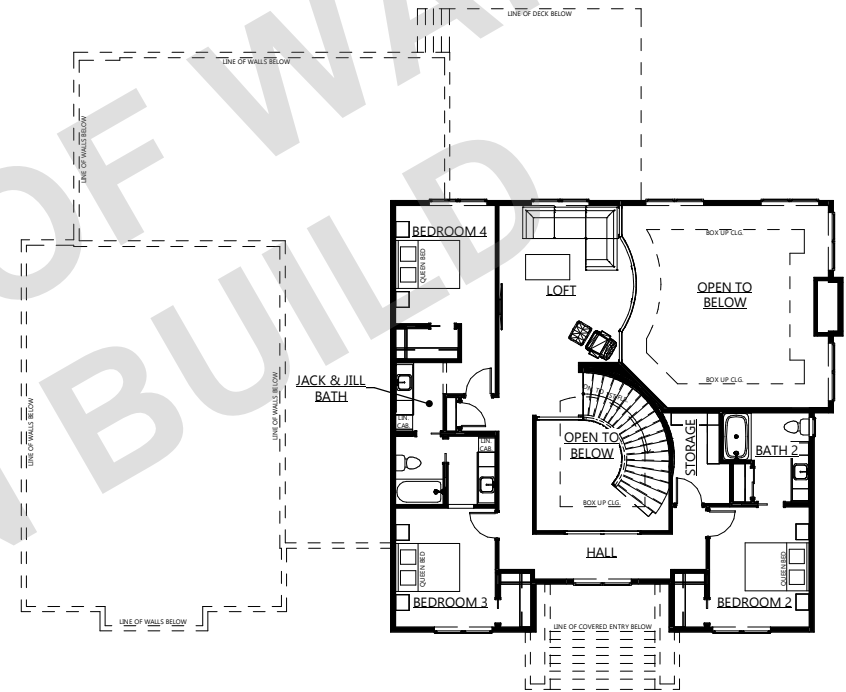

SECOND FLOOR