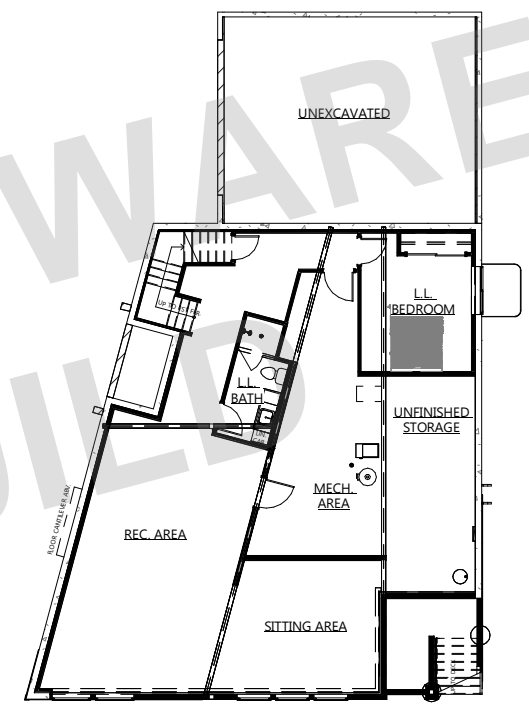

# MODERN PRAIRIE - 202

HOME INFO	2ND FLOOR	1071 SQ.FT.
	1ST FLOOR	1888 SQ.FT.
	LOWER LEVEL	1174 SQ.FT.
	TOTAL FINISHED	4133 SQ.FT.
	GARAGE	2 1/2 CAR
	# OF BEDROOMS	4/5 BDRM.
	# OF BATHS	3.5 BATH

PROPERTY OF WARE DESIGN BUILD - DO NOT DUPLICATE - © COPYRIGHT 2024 ALL RIGHTS RESERVED

262.303.4935 | waredesignbuild.com | 17500 W. Liberty Lane New Berlin, WI 53146

FIRST FLOOR

SECOND FLOOR

LOWER LEVEL