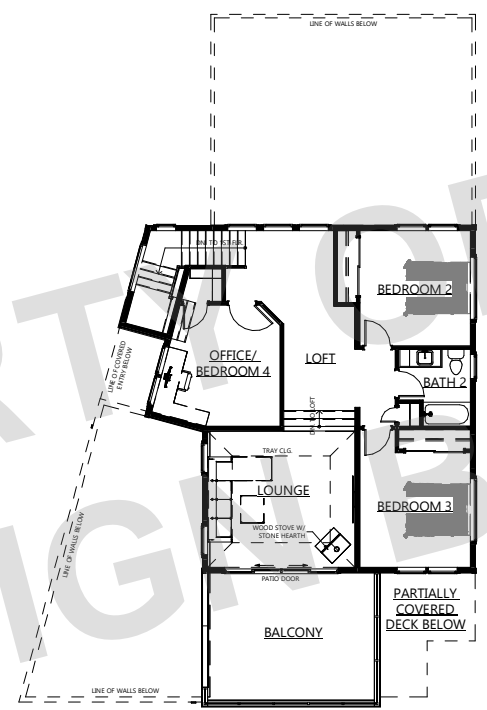

# MODERN PRAIRIE - 202

HOME INFO	2ND FLOOR	1071 SQ.FT.
	1ST FLOOR	1888 SQ.FT.
	LOWER LEVEL	1174 SQ.FT.
	TOTAL FINISHED	4133 SQ.FT.
	GARAGE	2 1/2 CAR
	# OF BEDROOMS	4/5 BDRM.
	# OF BATHS	3.5 BATH

PROPERTY OF WARE DESIGN BUILD - DO NOT DUPLICATE - © COPYRIGHT 2024 ALL RIGHTS RESERVED

262.303.4935 | waredesignbuild.com | 17500 W. Liberty Lane New Berlin, WI 53146

FIRST FLOOR

SECOND FLOOR

LOWER LEVEL