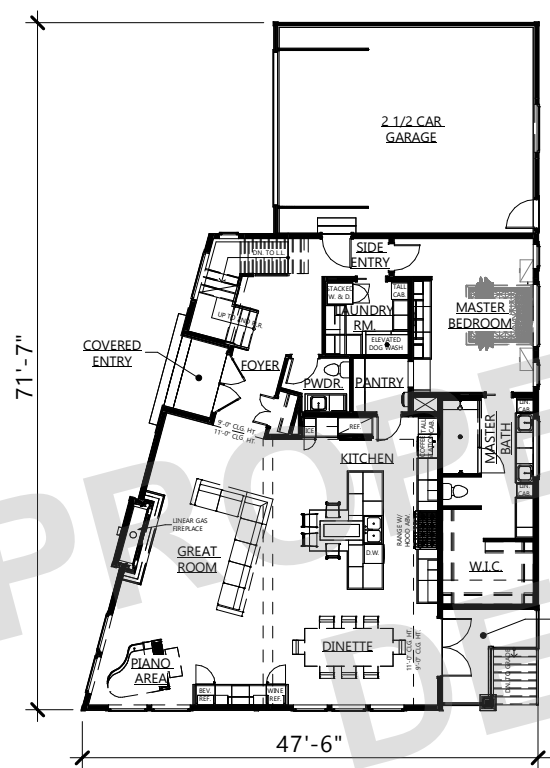

# MODERN PRAIRIE - 202

HOME INFO	2ND FLOOR	1071 SQ.FT.
	1ST FLOOR	1888 SQ.FT.
	LOWER LEVEL	1174 SQ.FT.
	TOTAL FINISHED	4133 SQ.FT.
	GARAGE	2 1/2 CAR
	# OF BEDROOMS	4/5 BDRM.
	# OF BATHS	3.5 BATH

PROPERTY OF WARE DESIGN BUILD - DO NOT DUPLICATE - © COPYRIGHT 2024 ALL RIGHTS RESERVED

262.303.4935 | waredesignbuild.com | 17500 W. Liberty Lane New Berlin, WI 53146

FIRST FLOOR

SECOND FLOOR

LOWER LEVEL