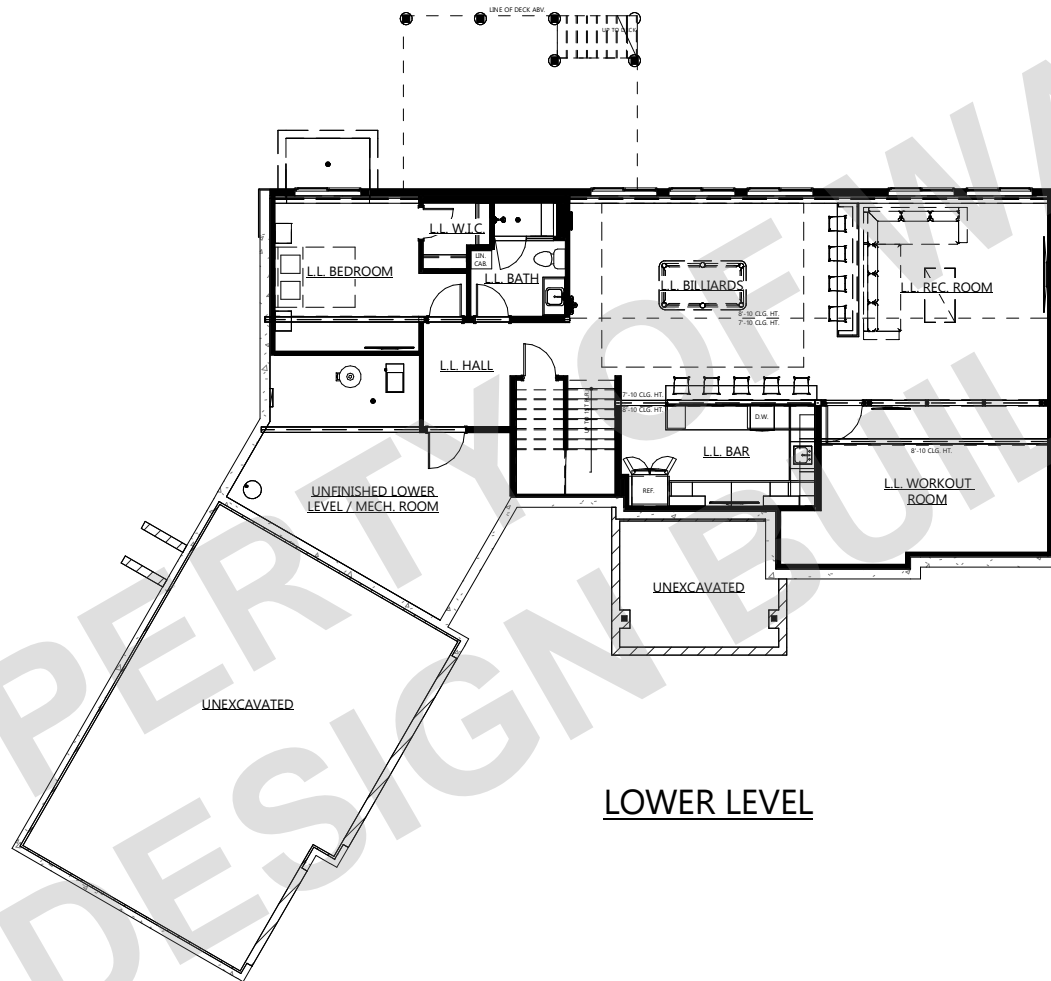

LOWER LEVEL