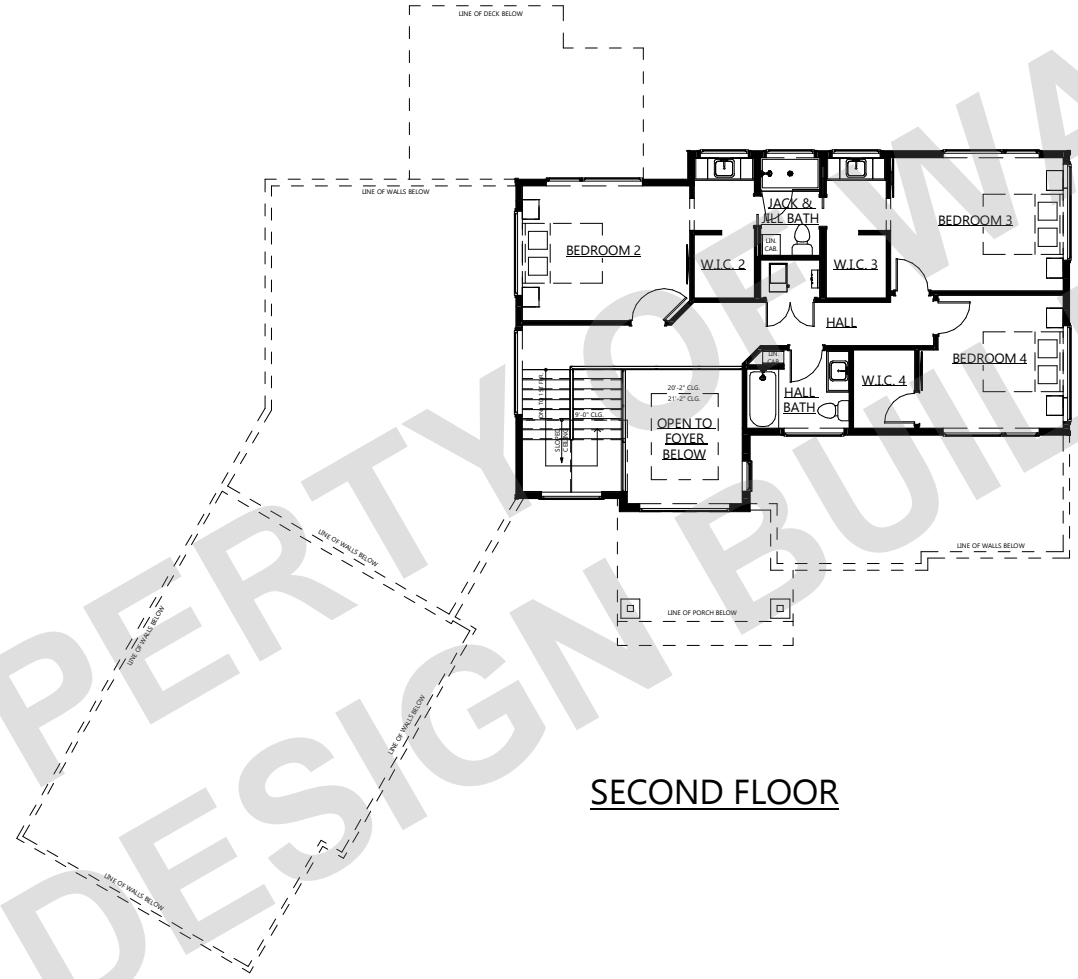

PROPERTY OF WARE DESIGN BUILD - DO NOT DUPLICATE - © COPYRIGHT 2024 ALL RIGHTS RESERVED

262.303.4935 | waredesignbuild.com | 17500 W. Liberty Lane New Berlin, WI 53146

SECOND FLOOR