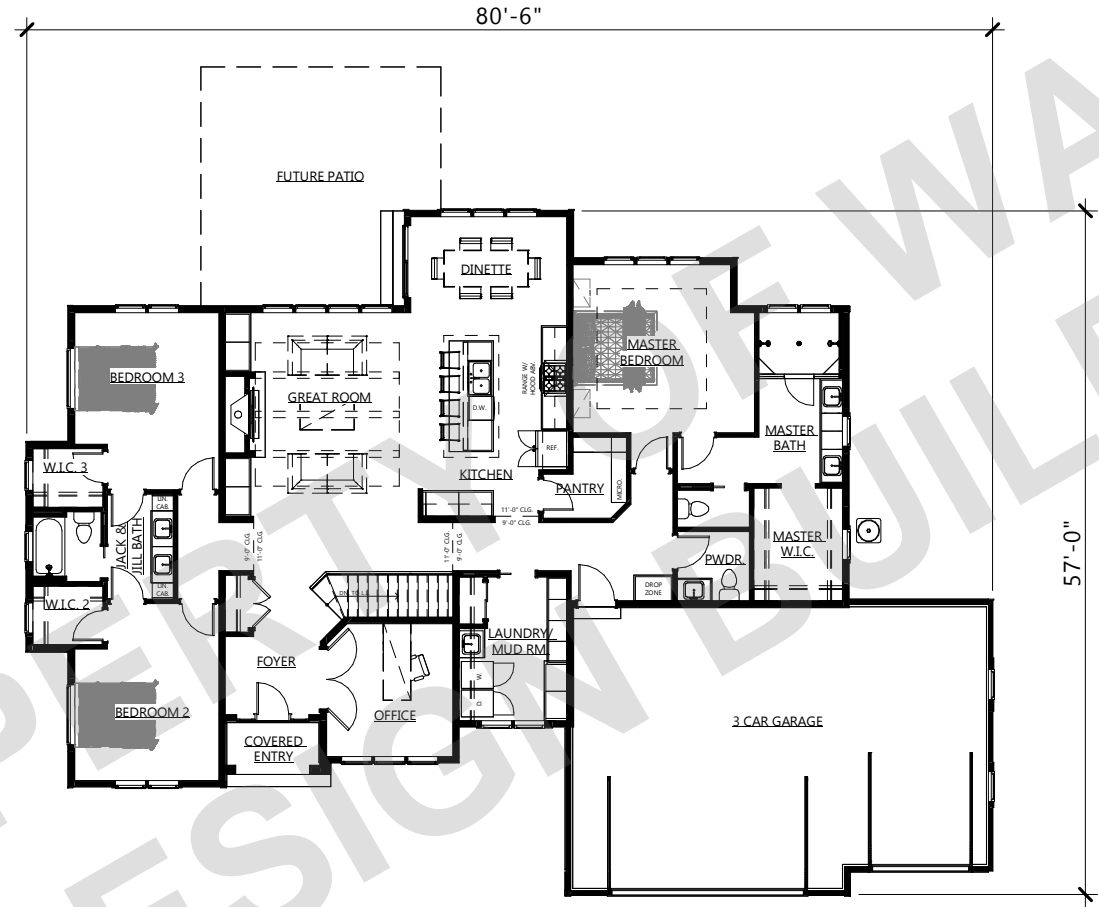

FIRST FLOOR