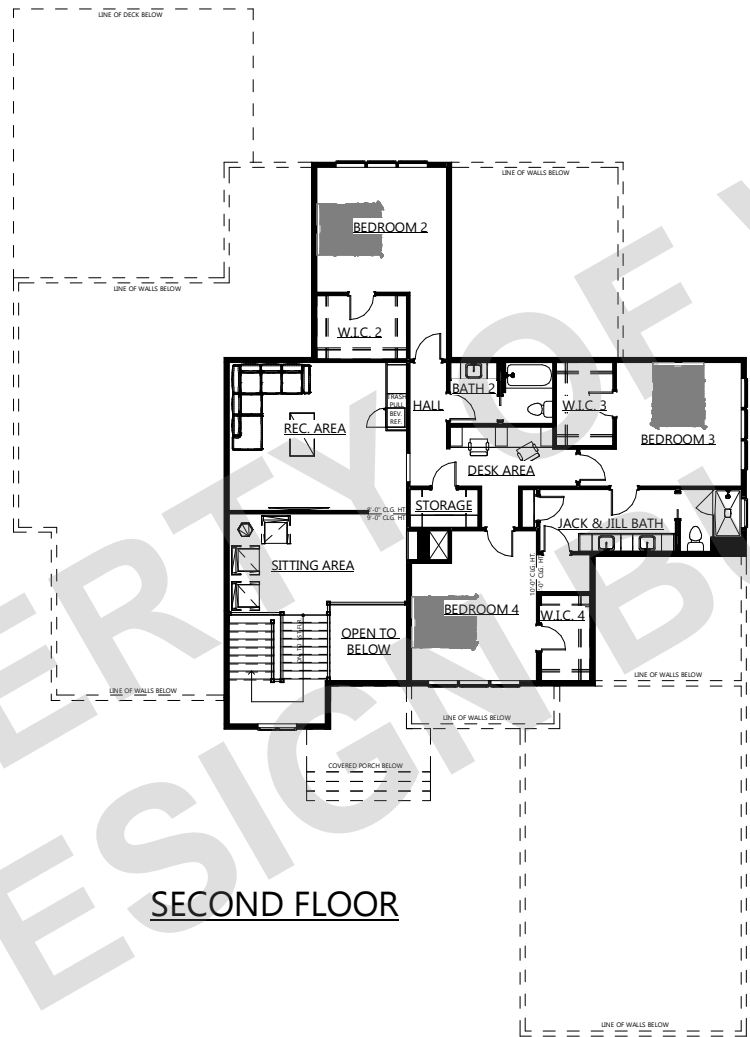

SECOND FLOOR