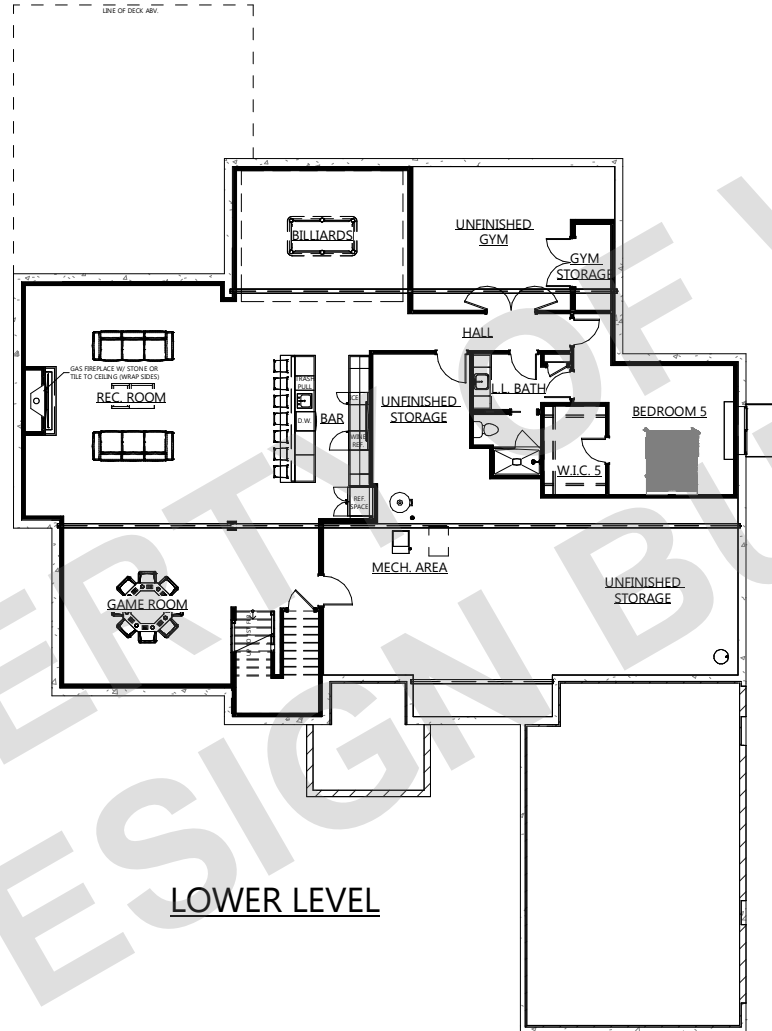

LOWER LEVEL

PROPER DESIGN BUILD WARE