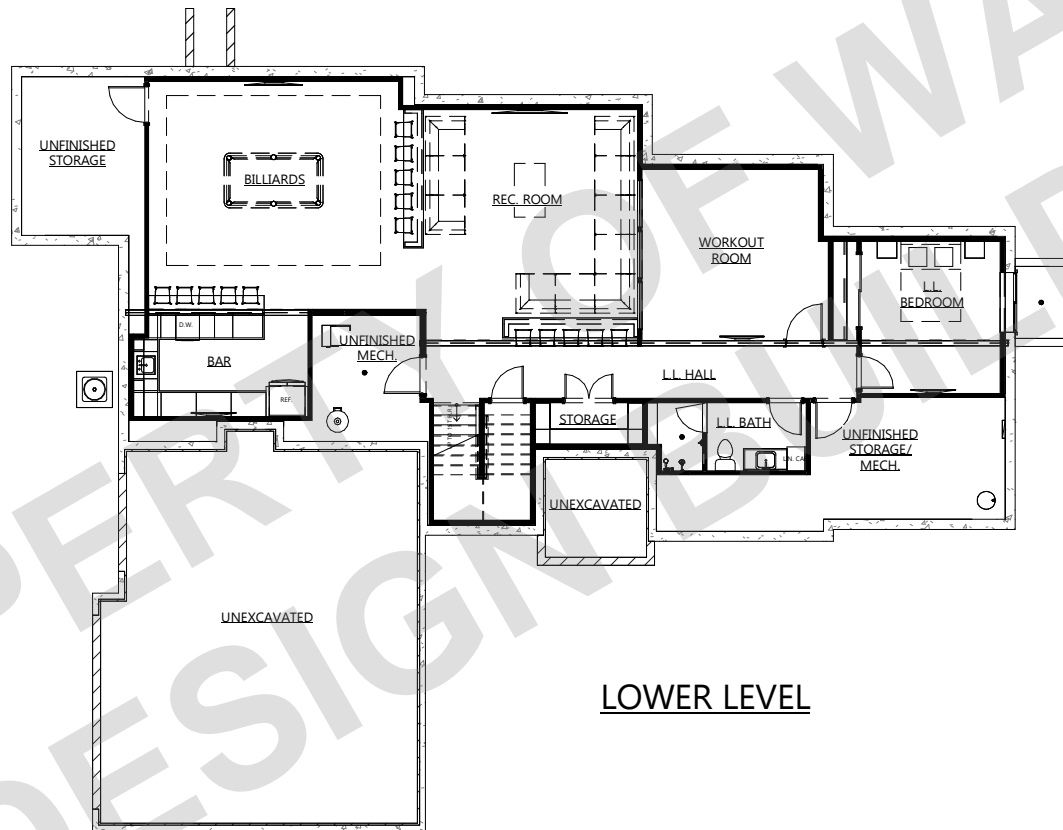

LOWER LEVEL