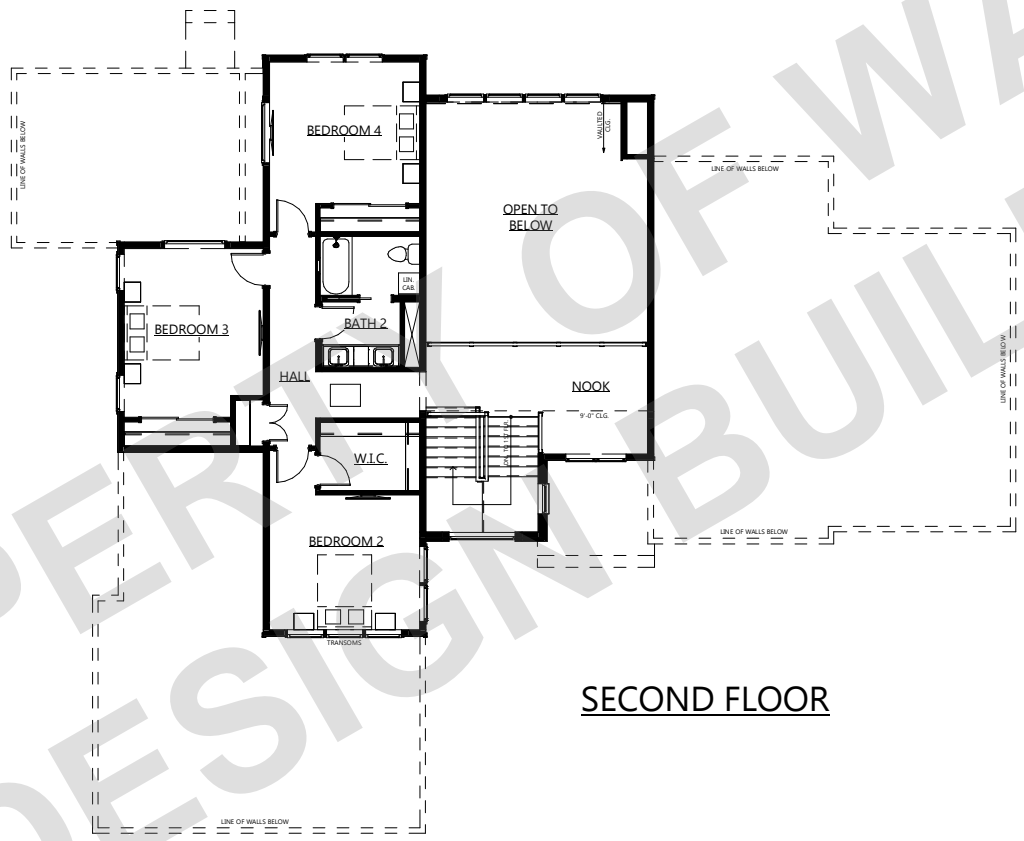

CONTEMPORARY - 201

PROPERTY OF WARE DESIGN BUILD - DO NOT DUPLICATE - © COPYRIGHT 2024 ALL RIGHTS RESERVED

HOME INFO	2ND FLOOR	1016 SQ.FT.
	1ST FLOOR	2464 SQ.FT.
	LOWER LEVEL	1668 SQ.FT.
	TOTAL FINISHED	5148 SQ.FT.
	GARAGE	3 CAR
	# OF BEDROOMS	5 BDRM.
	# OF BATHS	3.5 BATH

262.303.4935 | waredesignbuild.com | 17500 W. Liberty Lane New Berlin, WI 53146

CONTEMPORARY - 201

PROPERTY OF WARE DESIGN BUILD - DO NOT DUPLICATE - © COPYRIGHT 2024 ALL RIGHTS RESERVED

HOME INFO	2ND FLOOR	1016 SQ.FT.
	1ST FLOOR	2464 SQ.FT.
	LOWER LEVEL	1668 SQ.FT.
	TOTAL FINISHED	5148 SQ.FT.
	GARAGE	3 CAR
	# OF BEDROOMS	5 BDRM.
	# OF BATHS	3.5 BATH

262.303.4935 | waredesignbuild.com | 17500 W. Liberty Lane New Berlin, WI 53146

SECOND FLOOR

CONTEMPORARY - 201

PROPERTY OF WARE DESIGN BUILD - DO NOT DUPLICATE - © COPYRIGHT 2024 ALL RIGHTS RESERVED

HOME INFO	2ND FLOOR	1016 SQ.FT.
	1ST FLOOR	2464 SQ.FT.
	LOWER LEVEL	1668 SQ.FT.
	TOTAL FINISHED	5148 SQ.FT.
	GARAGE	3 CAR
	# OF BEDROOMS	5 BDRM.
	# OF BATHS	3.5 BATH