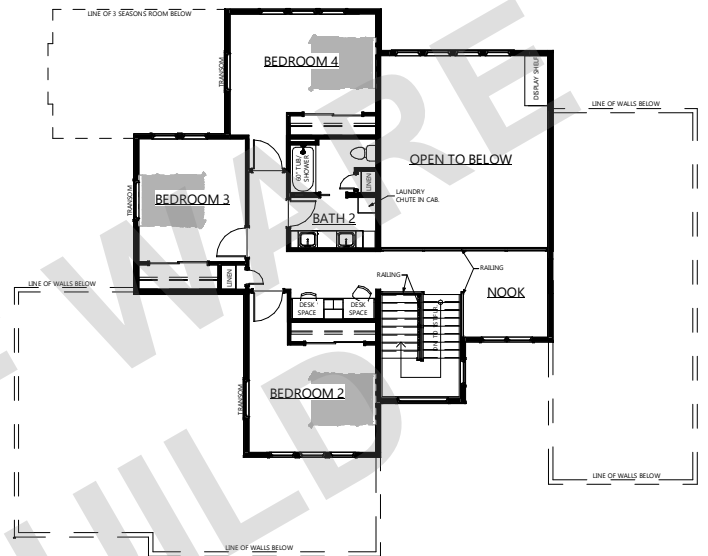

CONTEMPORARY - 200

PROPERTY OF WARE DESIGN BUILD - DO NOT DUPLICATE - © COPYRIGHT 2024 ALL RIGHTS RESERVED

HOME INFO	2ND FLOOR	1014 SQ.FT.
	1ST FLOOR	2080 SQ.FT.
	LOWER LEVEL	1368 SQ.FT.
	TOTAL FINISHED	4462 SQ.FT.
	GARAGE	3 CAR
	# OF BEDROOMS	4 BDRM.
	# OF BATHS	3.5 BATH

262.303.4935 | waredesignbuild.com | 17500 W. Liberty Lane New Berlin, WI 53146

FIRST FLOOR

SECOND FLOOR

LOWER LEVEL

PROPERTY OF WARE DESIGN BUILD