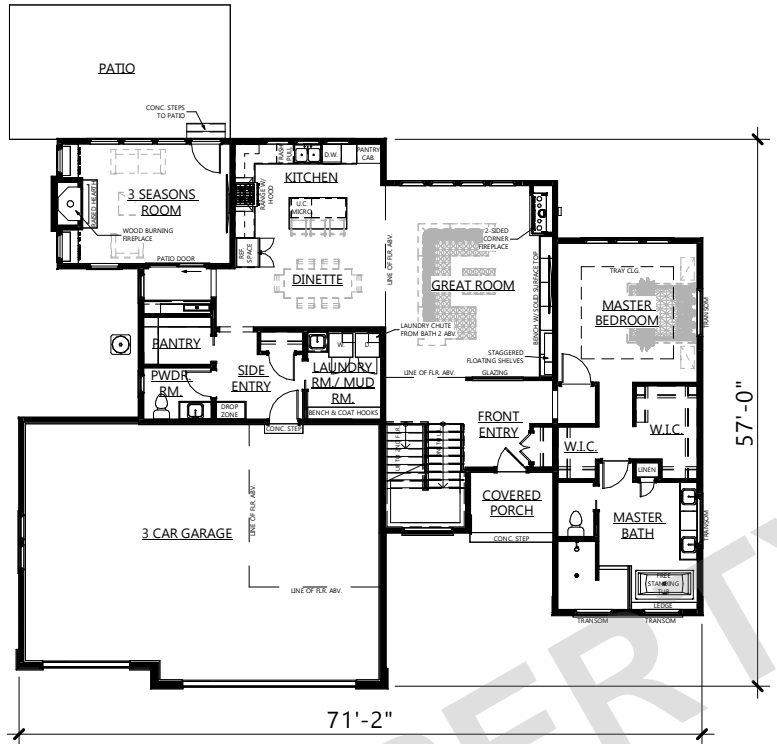

CONTEMPORARY - 200

PROPERTY OF WARE DESIGN BUILD - DO NOT DUPLICATE - © COPYRIGHT 2024 ALL RIGHTS RESERVED

HOME INFO	2ND FLOOR	1014 SQ.FT.
	1ST FLOOR	2080 SQ.FT.
	LOWER LEVEL	1368 SQ.FT.
	TOTAL FINISHED	4462 SQ.FT.
	GARAGE	3 CAR
	# OF BEDROOMS	4 BDRM.
	# OF BATHS	3.5 BATH

262.303.4935 | waredesignbuild.com | 17500 W. Liberty Lane New Berlin, WI 53146

FIRST FLOOR

SECOND FLOOR

LOWER LEVEL

PROPERTY OF WARE DESIGN BUILD