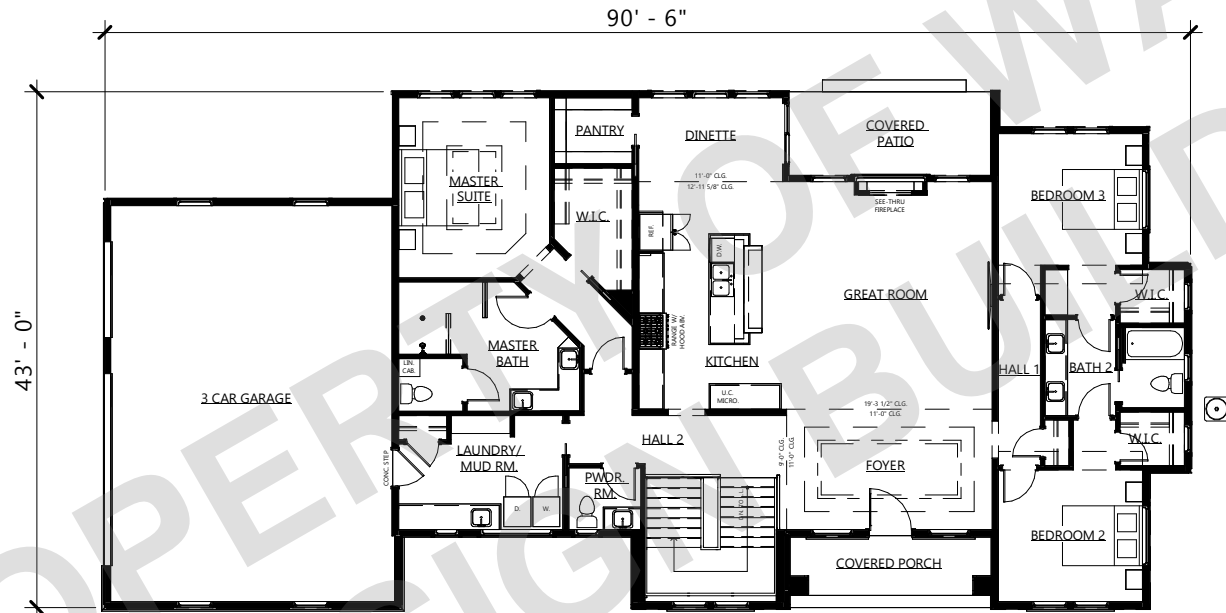

CONTEMPORARY - 101

PROPERTY OF WARE DESIGN BUILD - DO NOT DUPLICATE - © COPYRIGHT 2024 ALL RIGHTS RESERVED

HOME INFO	1ST FLOOR	2390 SQ.FT.
	LOWER LEVEL	UNFINISHED
	TOTAL FINISHED	2390 SQ.FT.
	GARAGE	3 CAR
	# OF BEDROOMS	3 BDRM.
	# OF BATHS	2.5 BATH

262.303.4935 | waredesignbuild.com | 17500 W. Liberty Lane New Berlin, WI 53146

FIRST FLOOR

PROPER DESIGN BUILD WARE