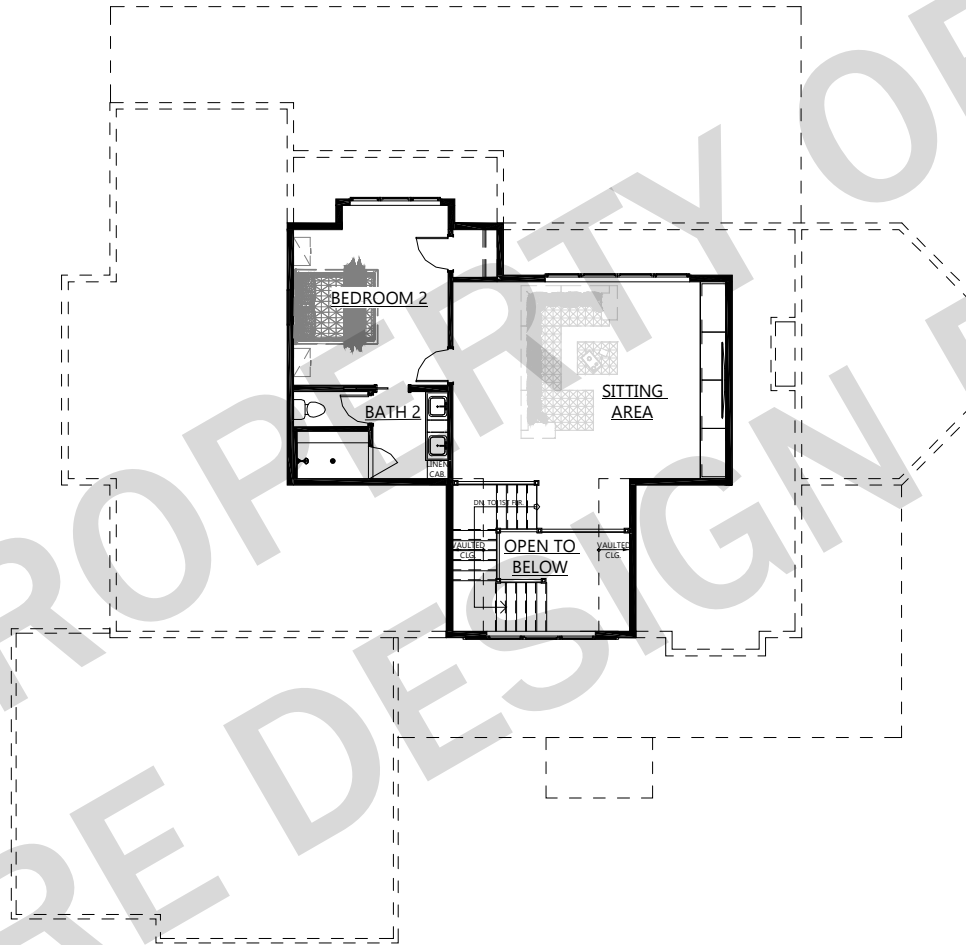

262.303.4935 | waredesignbuild.com | 17500 W. Liberty Lane New Berlin, WI 53146

SECOND FLOOR