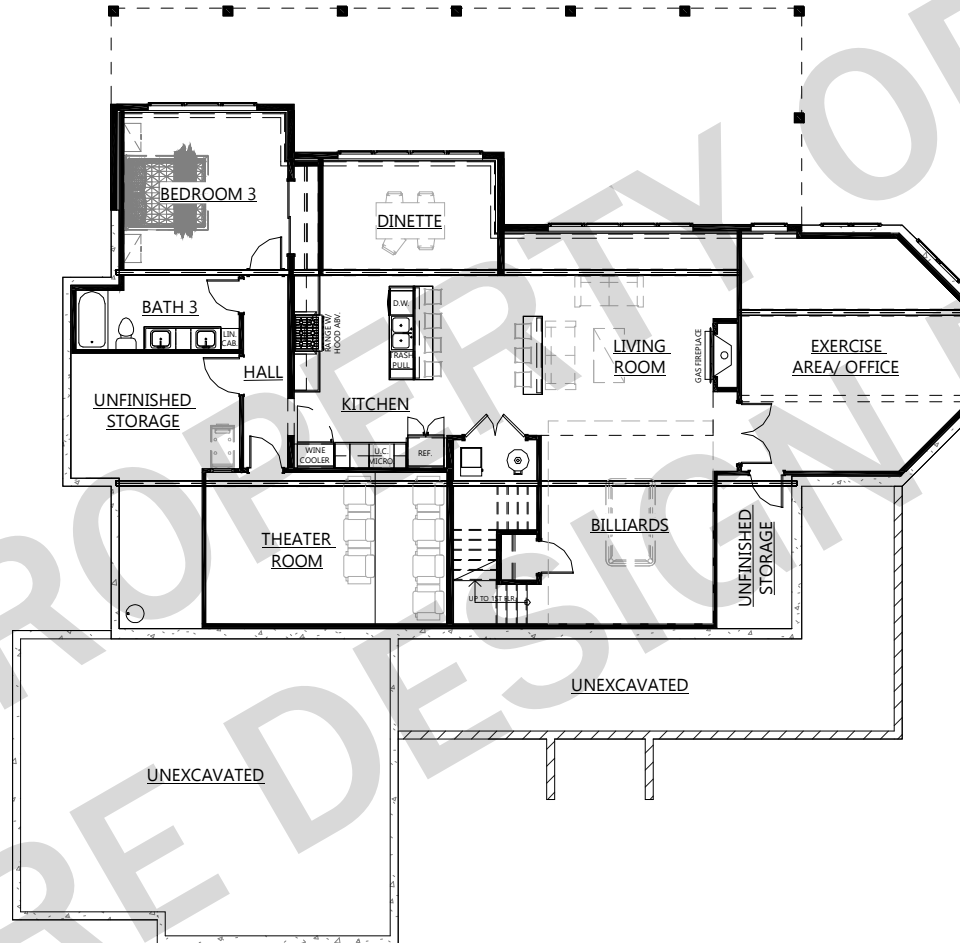

262.303.4935 | waredesignbuild.com | 17500 W. Liberty Lane New Berlin, WI 53146

LOWER LEVEL