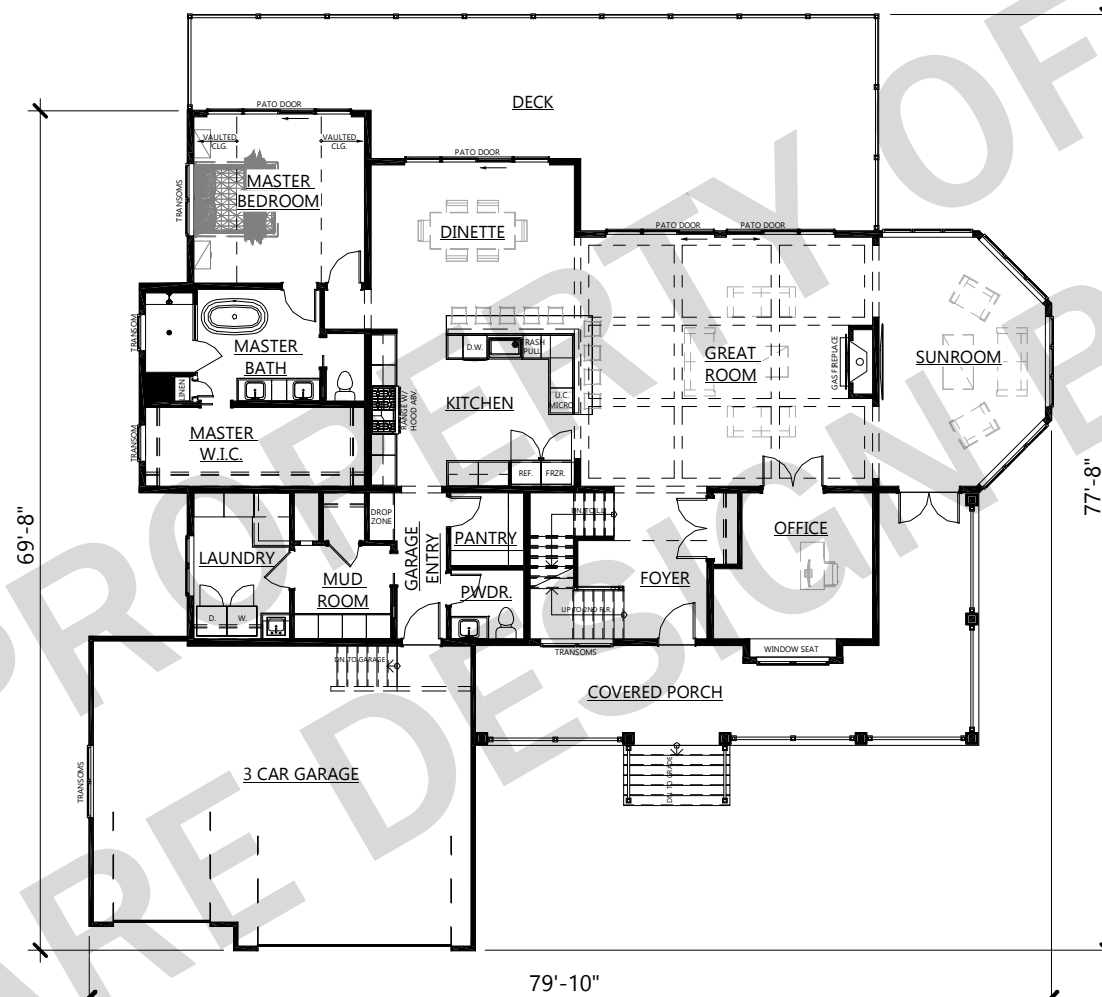

262.303.4935 | waredesignbuild.com | 17500 W. Liberty Lane New Berlin, WI 53146

FIRST FLOOR