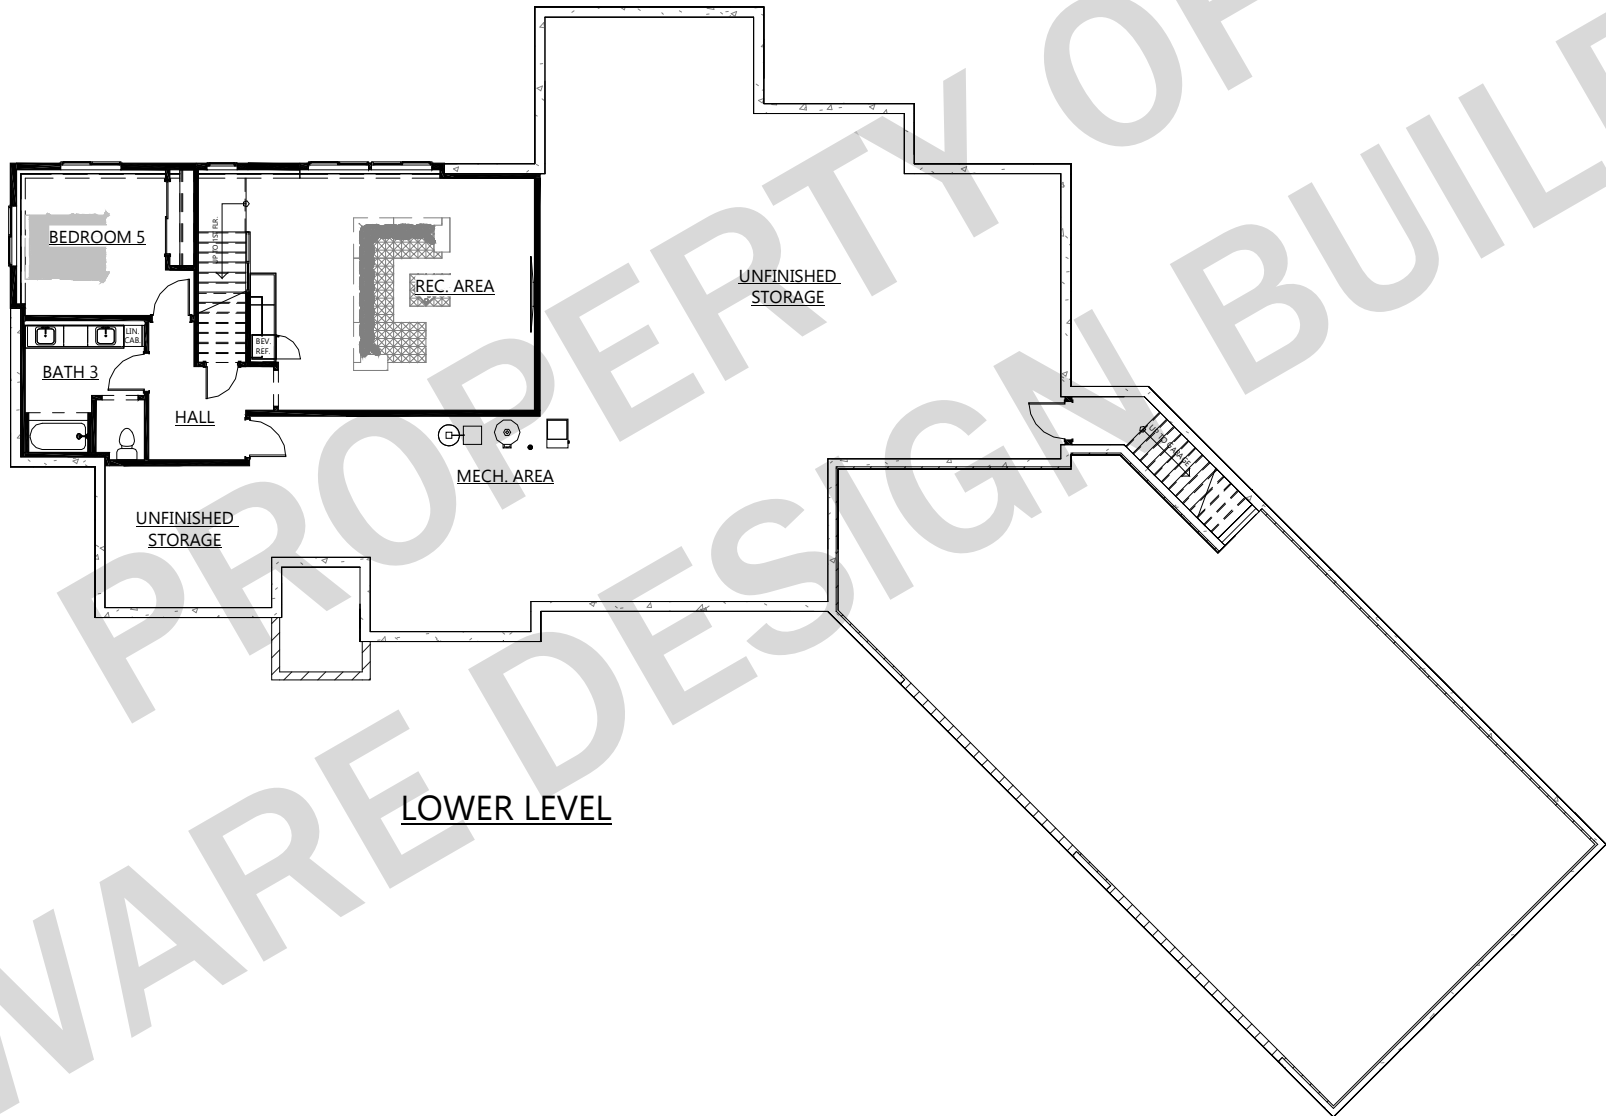

LOWER LEVEL