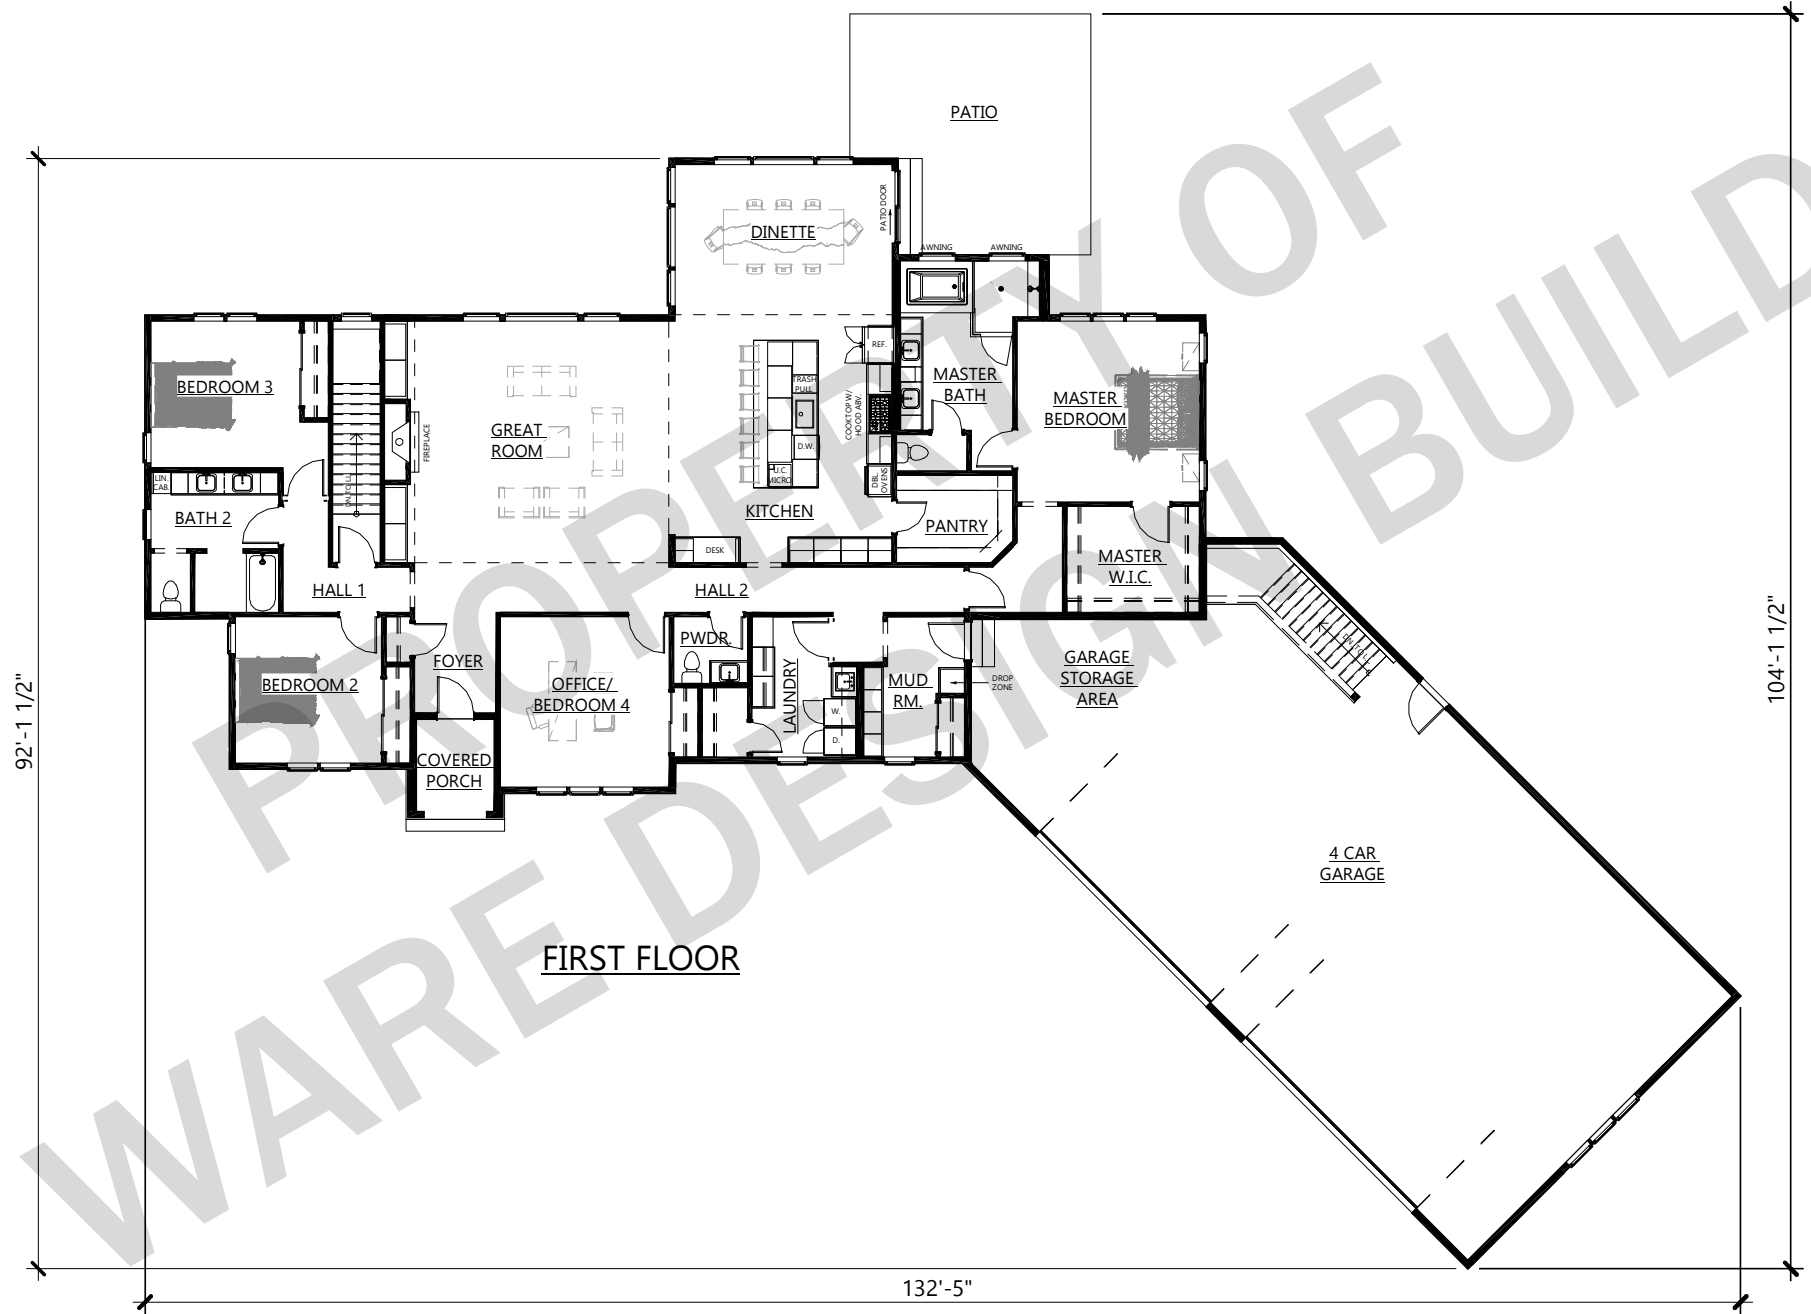

TRANSITIONAL - 100

PROPERTY OF WARE DESIGN BUILD - DO NOT DUPLICATE - © COPYRIGHT 2023 ALL RIGHTS RESERVED

HOME INFO	1ST FLOOR	3269 SQ.FT.
	LOWER LEVEL	941 SQ.FT.
	TOTAL FINISHED	4210 SQ.FT.
	GARAGE	4 CAR
	# OF BEDROOMS	4/5 BDRM.
# OF BATHS	3.5 BATH	

262.303.4935 | waredesignbuild.com | 17500 W. Liberty Lane New Berlin, WI 53146

TRANSITIONAL - 100

PROPERTY OF WARE DESIGN BUILD - DO NOT DUPLICATE - © COPYRIGHT 2023 ALL RIGHTS RESERVED

HOME INFO	1ST FLOOR	3269 SQ.FT.
	LOWER LEVEL	941 SQ.FT.
	TOTAL FINISHED	4210 SQ.FT.
	GARAGE	4 CAR
	# OF BEDROOMS	4/5 BDRM.
# OF BATHS	3.5 BATH	