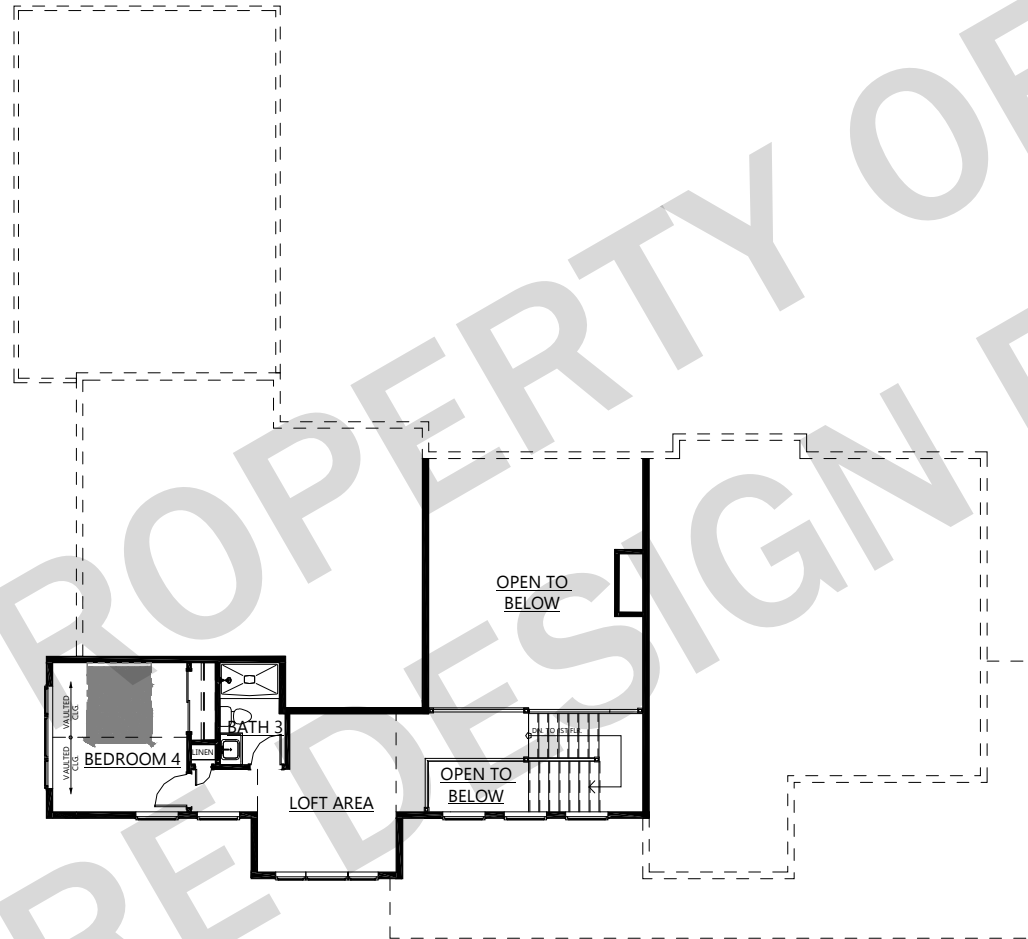

SECOND FLOOR