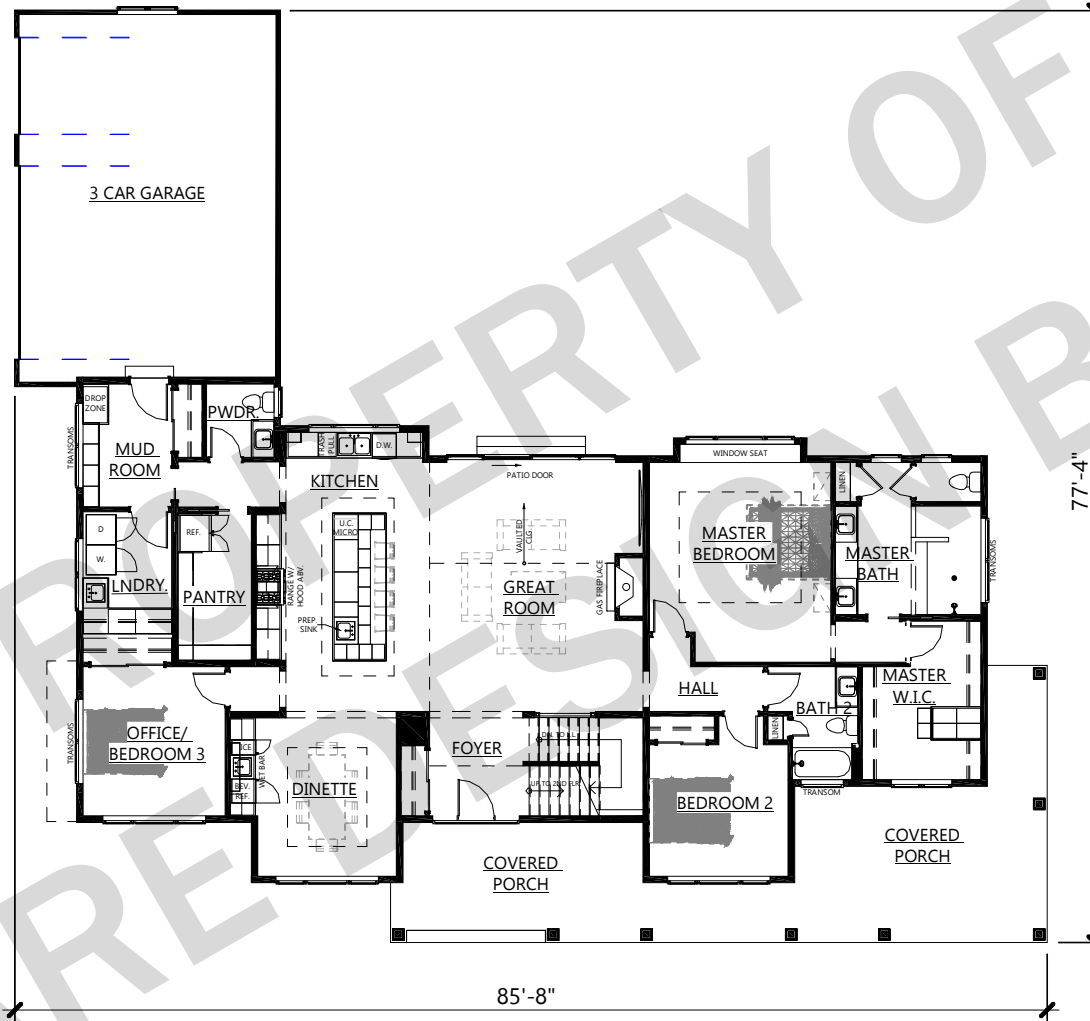

MODERN FARMHOUSE - 200

PROPERTY OF WARE DESIGN BUILD - DO NOT DUPLICATE - © COPYRIGHT 2023 ALL RIGHTS RESERVED

HOME INFO	1ST FLOOR	2524 SQ.FT.
	2ND FLOOR	473 SQ.FT.
	TOTAL FINISHED	2997 SQ.FT.
	GARAGE	3 CAR
	# OF BEDROOMS	3/4 BDRM.
	# OF BATHS	3.5 BATH

262.303.4935 | waredesignbuild.com | 17500 W. Liberty Lane New Berlin, WI 53146

FIRST FLOOR

MODERN FARMHOUSE - 200

PROPERTY OF WARE DESIGN BUILD - DO NOT DUPLICATE - © COPYRIGHT 2023 ALL RIGHTS RESERVED

HOME INFO	1ST FLOOR	2524 SQ.FT.
	2ND FLOOR	473 SQ.FT.
	TOTAL FINISHED	2997 SQ.FT.
	GARAGE	3 CAR
	# OF BEDROOMS	3/4 BDRM.
# OF BATHS	3.5 BATH	