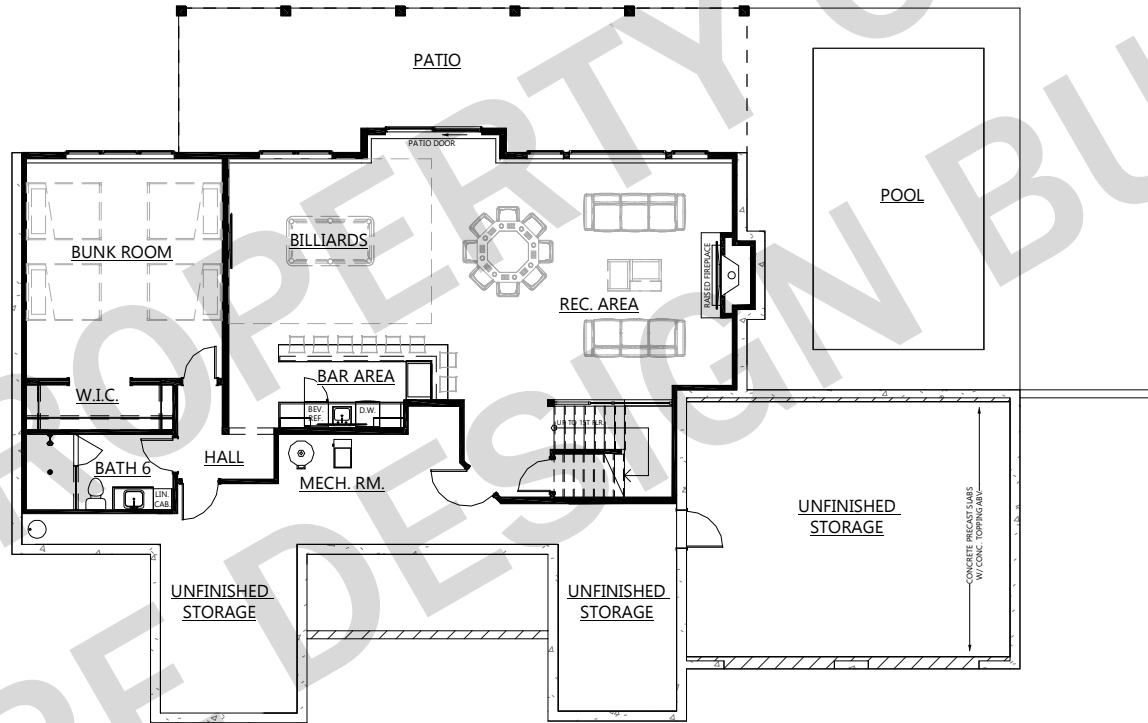

LOWER LEVEL