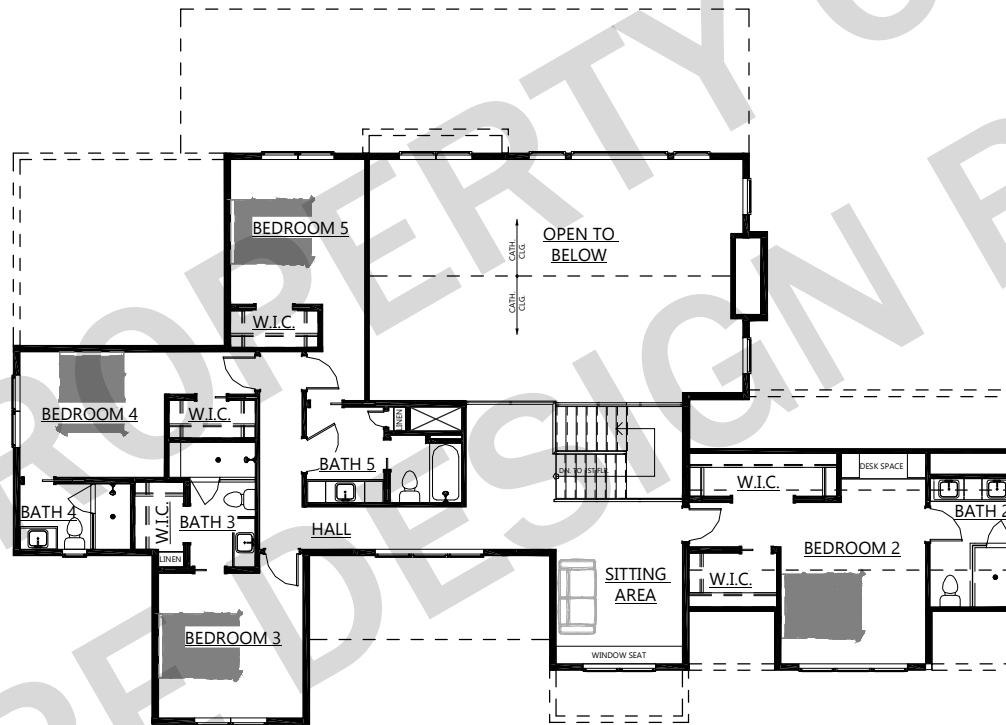

SECOND FLOOR