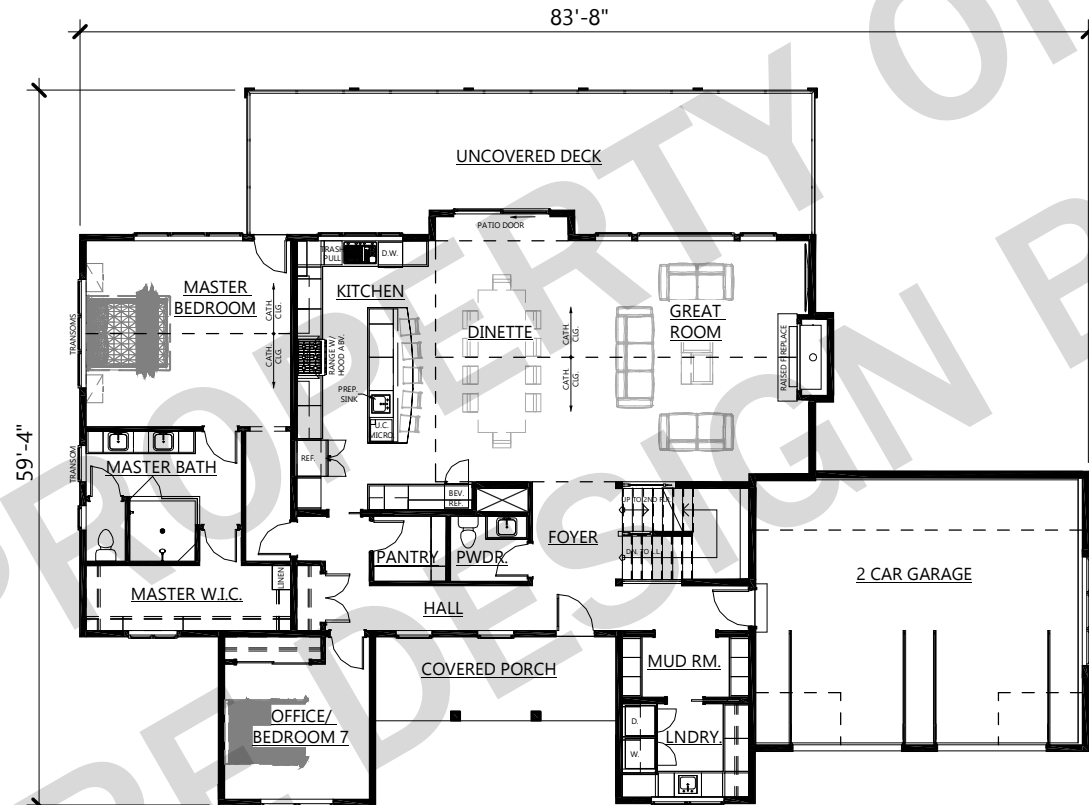

FIRST FLOOR