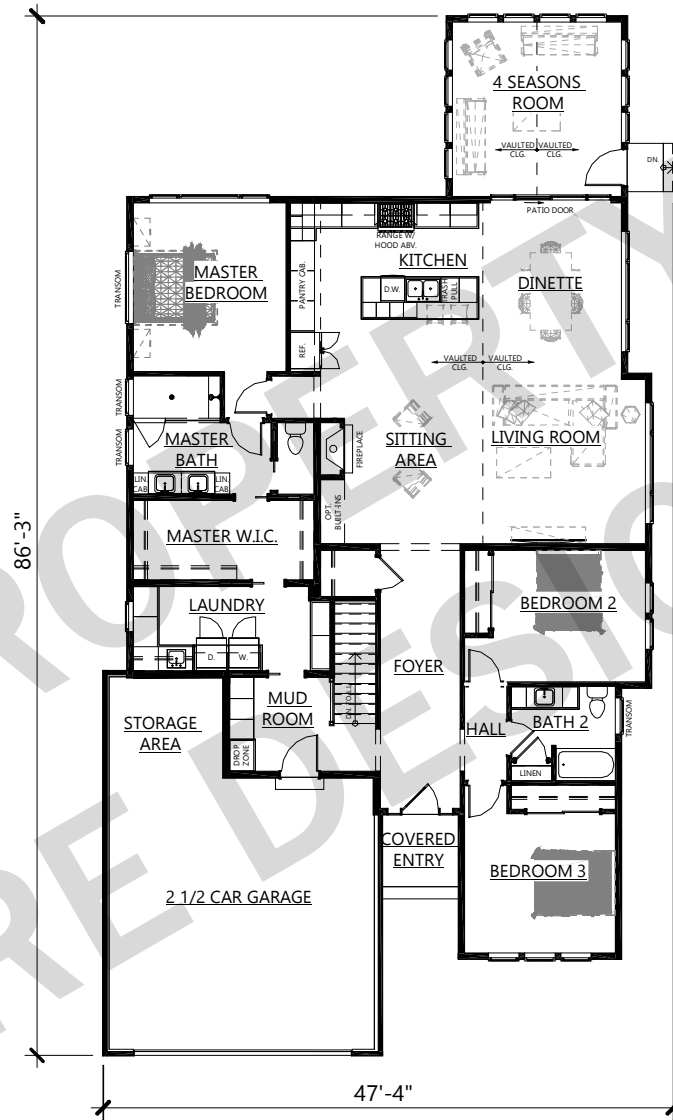

FIRST FLOOR